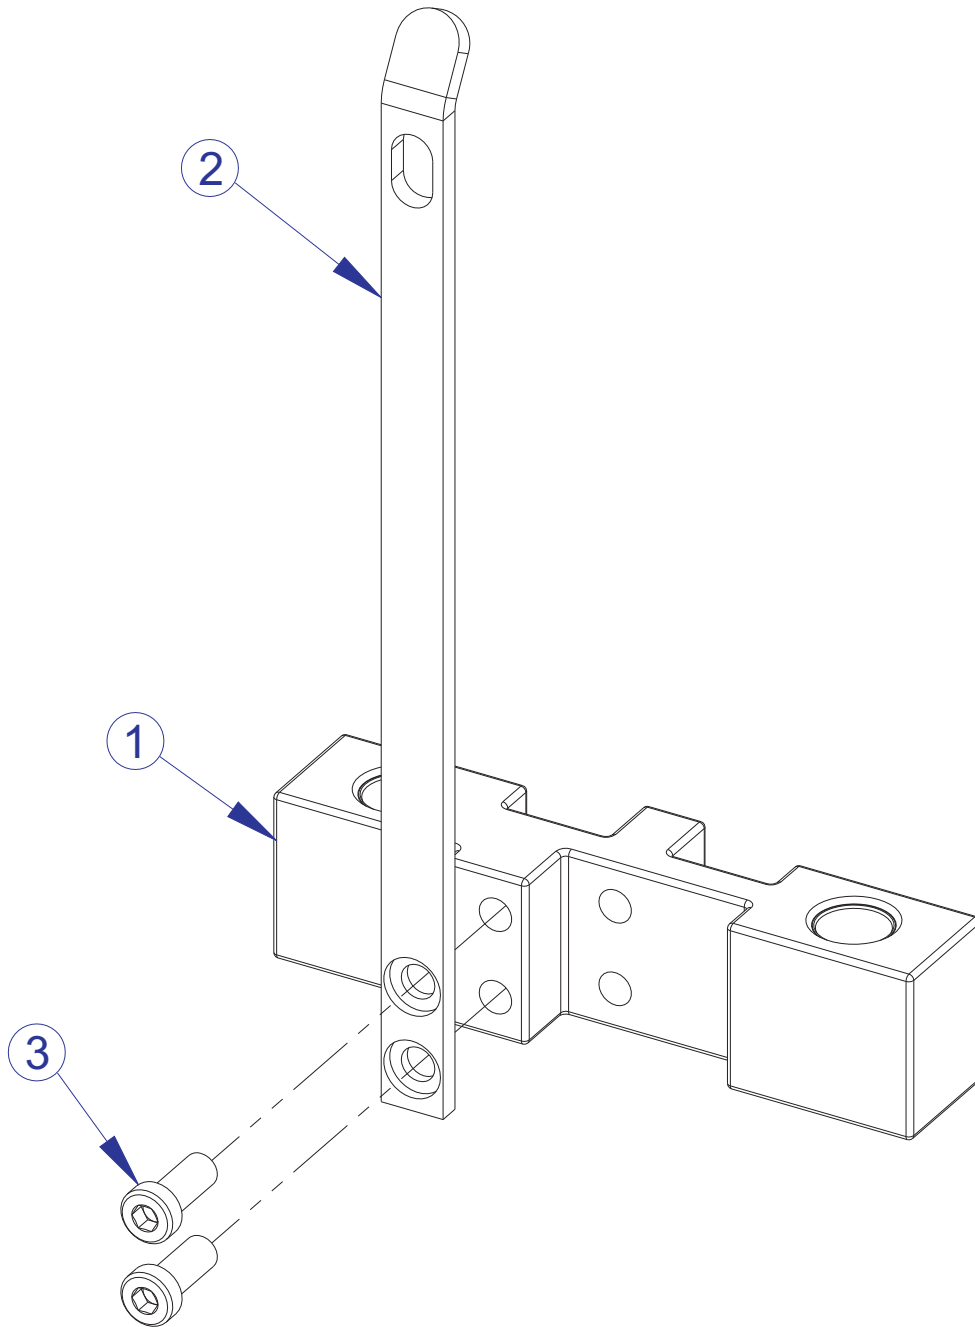

FZAB ABDOMINAL 5 LB INCREMENT WEIGHT ASSEMBLY - 7327601

ITEM NO.	QTY.	PART NO.	DESCRIPTION
1	1	7968501	ASSY, FZ INC WEIGHT 5LB
2	1	7328001	BRKT, INCREMENT WT - 5 LB
3	2	3236202	SCREW, M10 X1.5 25MM

FZAB ABDOMINAL 10 LB INCREMENT WEIGHT ASSEMBLY - 7327701

ITEM NO.	QTY.	PART NO.	DESCRIPTION
1	1	7968501	ASSY, FZ INC WEIGHT 5LB
2	1	7328101	BRKT, INCREMENT WT - 10 LB
3	2	3236202	SCREW, M10 X1.5 25MM

FZAB ABDOMINAL 15 LB INCREMENT WEIGHT ASSEMBLY - 7327801

ITEM NO.	QTY.	PART NO.	DESCRIPTION
1	1	7968501	ASSY, FZ INC WEIGHT 5LB
2	1	7328201	BRKT, INCREMENT WT - 15 LB
3	2	3236202	SCREW, M10 X1.5 25MM

FZAB ABDOMINAL HEAD PLATE ASSEMBLY - 7350601

ITEM NO	QTY	PART NO	DESCRIPTION
1	1	7326701	HEAD PLATE
2	1	7347801	STEM, 9 PLATE
3	1	3236001	BUSHING, SPRING PIN
4	1	7327201	WLDMT, INCREMENT WT PIN
5	1	6411801	SPRING, POP PIN 3/8 DIA X 2-3/4
6	1	7326101	KNOB, INC WT SELECTOR
7	1	3110008	ROLL PIN, 1/8 X 1-1/4
8	1	7326401	HOUSING, SELECTOR - FRONT
9	1	7326501	HOUSING, SELECTOR - REAR
10	1	7362101	STABILIZER, HEAD PLATE
11	4	7459601	BUSHING, HEAD PLT STABILIZER
12	1	7356501	PLUG, LANYARD ATTACHMENT
13	4	3236202	SCREW, M10 X1.5 25MM
14	1	7338101	ASSY, WT STACK SELECTOR PIN
15	1	7523601	CRIMP, CABLE